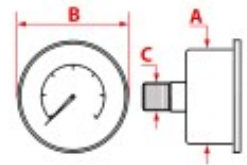

Photo	LF Code	Scale (bar)	Dimensions A - B - C (mm)	Suitable for	For machine model
1	1245801	0÷2.5/0÷16	63 - 70 - 1/8	SAECO WGA5001018000	AROMA

PRESSURE GAUGES SAN MARCO

Photo	LF Code	Scale (bar)	Dimensions A - B - C (mm)	Suitable for	For machine model
1	1245081	0÷2.5	47 - 40 - 1/8	SAN MARCO 202404	85 FLEXA
2	1245661	0÷3/0÷15	63 - 70 - 1/8	SAN MARCO 202102	85 - 95 - LEVA