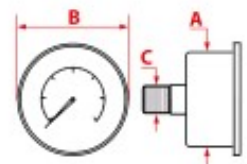

Photo	LF Code	Scale (bar)	Dimensions A - B - C (mm)	Suitable for	For machine model
1	1242009	0÷4	40 - 44 - 1/8	RENEKA 9004591	PLUS - PRESTIGE - VIVA
2	1242010	0÷16	40 - 44 - 1/8	RENEKA 9002812	PLUS - PRESTIGE - VIVA
3	1245206	0÷3	49 - 49 - 1/8	RENEKA 9004700	BASIC - SINGLE - XL - VIVA
4	1245207	0÷16	49 - 49 - 1/8	RENEKA 9004701	BASIC - VIVA
5	1242008	0÷2.5/0÷15	63 - 70 - 1/8	RENEKA 9004720	LC - MOSAIC - VIVAE - VIVAS