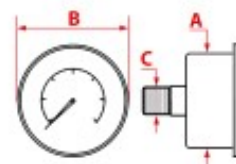

Photo	LF Code	Scale (bar)	Dimensions A - B - C (mm)	Suitable for	For machine model
1	1245561	0÷2	52 - 56x79 - 1/4	FUTURMAT	OLD MODELS - MODELLI VECCHI
2	1245562	0÷2,5/0÷16	60 - 65 - 1/8	FUTURMAT 08130600	RIMINI