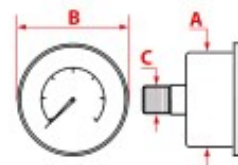

Photo	LF Code	Scale (bar)	Dimensions A - B - C (mm)	Suitable for	For machine model
1	1245100	0÷2.5	41 - 44 - 1/8	PROMAC 35002506	CLUB
2	1245013	0÷2,5/0÷16	63 - 70 - 1/8	PROMAC 35162505	GREEN - COMPACT