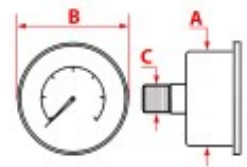

PRESSURE GAUGES SAB ITALIA

Photo	LF Code	Scale (bar)	Dimensions A - B - C (mm)	Suitable for	For machine model
1	1245043	0÷2.5/0÷15	63 - 70 - 1/8	SAB SVTMM019	ELLIPSE - E96 - JOLLY - MODERNA

PRESSURE GAUGES SAECO