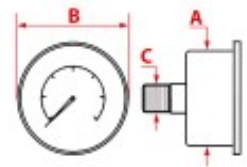

PRESSURE GAUGES SAB ITALIA

Photo	LF Code	Scale (bar)	Dimensions A - B - C (mm)	Suitable for	For machine model
1	1245043	0÷2.5/0÷15	63 - 70 - 1/8	SAB SVTMM019	ELLIPSE - E96 - JOLLY - MODERNA

PRESSURE GAUGES SAECO