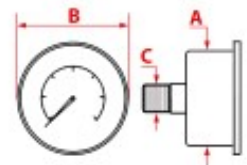

PRESSURE GAUGES MAIRALI

Photo	LF Code	Scale (bar)	Dimensions A - B - C (mm)	Suitable for	For machine model
1	1245562	0÷2.5/0÷16	60 - 65 - 1/8	MAIRALI 08130600	ARIANNE - GIULIETTA

PRESSURE GAUGES MARCFI-ANCAS