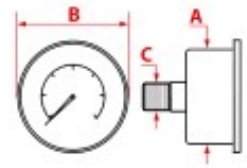

PRESSURE GAUGES ECM

Photo	LF Code	Scale (bar)	Dimensions A - B - C (mm)	Suitable for	For machine model
1	1245546	0÷2.5	57 - 60 - 1/8	ECM	---
2	1245545	0÷15	57 - 60 - 1/8	ECM	---

Pressure gauges

PRESSURE GAUGES ECM MANUFACTURE