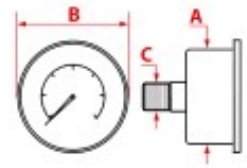

Pressure gauges

PRESSURE GAUGES ROYAL

Photo	LF Code	Scale (bar)	Dimensions A - B - C (mm)	Suitable for	For machine model
1	1245043	0÷2.5/0÷15	63 - 70 - 1/8	ROYAL 4551014	DIADEMA
2	1245050	0÷3.0/0÷15	63 - 70 - 1/8	ROYAL 4551017	---