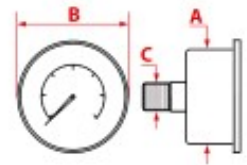

PRESSURE GAUGES QUICK MILL

1

Photo	LF Code	Scale (bar)	Dimensions A - B - C (mm)	Suitable for	For machine model
1	1245084	0÷16	40 - 43 - 1/8	QUICK MILL MAN03035	---

PRESSURE GAUGES RANCILIO

1

2

3

Photo	LF Code	Scale (bar)	Dimensions A - B - C (mm)	Suitable for	For machine model
1	1245023	0÷2.5	40 - 44 - 1/8	RANCILIO	CLASSE10 - CLASSE9 - CLASSE8 - CLASSE7 - CLASSE6 - EPOCA
2	1245014	0÷2.5	40 - 44 - 1/8	RANCILIO 35002508	CLASSE10 - CLASSE9 - CLASSE8 - CLASSE7 - CLASSE6 - EPOCA
3	1245012	0÷16	40 - 44 - 1/8	RANCILIO 35002509	CLASSE10 - CLASSE9 - CLASSE8 - CLASSE7 - CLASSE6 - EPOCA