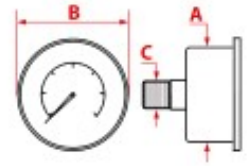

PRESSURE GAUGES GAGGIA SPAGNA

1

Photo	LF Code	Scale (bar)	Dimensions A - B - C (mm)	Suitable for	For machine model
1	1245562	0÷2.5/0÷16	60 - 65 - 1/8	GAGGIA SPAGNA 08130600	BELLA - NERA

PRESSURE GAUGES GRIMAC