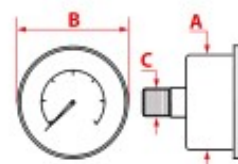

PRESSURE GAUGES VISACREM

Photo	LF Code	Scale (bar)	Dimensions A - B - C (mm)	Suitable for	For machine model
1	1245562	0÷2.5/0÷16	60 - 65 - 1/8	VISACREM 08130600	BRAVA - NERA

PRESSURE GAUGES WEGA

Photo	LF Code	Scale (bar)	Dimensions A - B - C (mm)	Suitable for	For machine model
1	1245100	0÷2.5	41 - 44 - 1/8	WEGA WY21105	AIRY - ANTARES - ATLAS - MININOVA - NOVA - NOVECENTO
2	1245507	0÷3	52 - 57 - 1/4	WEGA WY21101	NOVA - NOVA ALE - JUNIOR