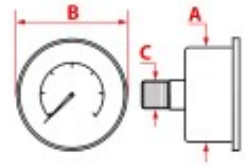

Pressure gauges

PRESSURE GAUGES

1

Photo	LF Code	Scale (bar)	Dimensions A - B - C (mm)	Suitable for	For machine model
1	1245401	0÷16	3/8	---	---

PRESSURE GAUGES ASTORIA/CMA

1

2

3