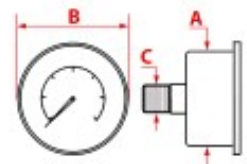

PRESSURE GAUGES MAIRALI

Photo	LF Code	Scale (bar)	Dimensions A - B - C (mm)	Suitable for	For machine model
1	1245562	0÷2.5/0÷16	60 - 65 - 1/8	MAIRALI 08130600	ARIANNE - GIULIETTA

PRESSURE GAUGES MARCFI-ANCAS