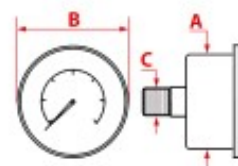

PRESSURE GAUGES VICTORIA ARDUINO

Photo	LF Code	Scale (bar)	Dimensions A - B - C (mm)	Suitable for	For machine model
1	1245046	0÷2.5	62 - 66 - 1/4	VICTORIA ARDUINO 09100008	VENUSCENTURY
2	1245045	0÷2.5/0÷16	63 - 70 - 1/8	VICTORIA ARDUINO 40900001	ADONIS - ATHENALEVA - ATHENAS - VENUSBAR