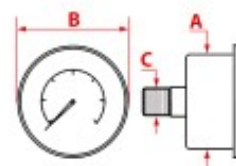

Pressure gauges

PRESSURE GAUGES FRACINO

1

Photo	LF Code	Scale (bar)	Dimensions A - B - C (mm)	Suitable for	For machine model
1	1245200	0÷2.5/0÷16	60 - 65 - 1/8	FRACINO FC179M	BAMBINO

PRESSURE GAUGES FUTURMAT