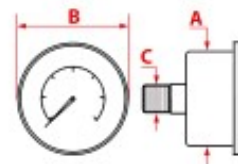

PRESSURE GAUGES VISACREM

Photo	LF Code	Scale (bar)	Dimensions A - B - C (mm)	Suitable for	For machine model
1	1245562	0÷2.5/0÷16	60 - 65 - 1/8	VISACREM 08130600	BRAVA - NERA

PRESSURE GAUGES WEGA

Photo	LF Code	Scale (bar)	Dimensions A - B - C (mm)	Suitable for	For machine model
1	1245100	0÷2.5	41 - 44 - 1/8	WEGA WY21105	AIRY - ANTARES - ATLAS - MININOVA - NOVA - NOVECENTO
2	1245507	0÷3	52 - 57 - 1/4	WEGA WY21101	NOVA - NOVA ALE - JUNIOR