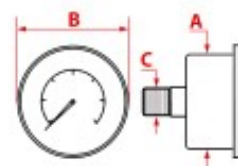

PRESSURE GAUGES MCE

Photo	LF Code	Scale (bar)	Dimensions A - B - C (mm)	Suitable for	For machine model
1	1245032	0÷3/0÷15	63 - 70 - 1/8	MCE 21112	START

PRESSURE GAUGES NUOVA SIMONELLI

Photo	LF Code	Scale (bar)	Dimensions A - B - C (mm)	Suitable for	For machine model
1	1245503	0÷2.5/0÷15	60 - 65 - 1/8	NUOVA SIMONELLI 09100003	APPIA - AURELIA - MACCUP - OPTIMA - PREMIER - PROGRAM
2	1245502	0÷2.5/0÷16	60 - 65 - 1/8	NUOVA SIMONELLI	APPIA - AURELIA - MACCUP - OPTIMA - PREMIER - PROGRAM
3	1245504	0÷2.5/0÷16	60 - 65 - 1/8	NUOVA SIMONELLI	APPIA - AURELIA - MACCUP - OPTIMA - PREMIER - PROGRAM

Pressure gauges

PRESSURE GAUGES ORCHESTRALE

1

Photo	LF Code	Scale (bar)	Dimensions A - B - C (mm)	Suitable for	For machine model
1	1245068	0÷25	61 - 68 - 1/8	ORCHESTRALE D2113001	ETNICA - PHONICA

PRESSURE GAUGES PAVONI